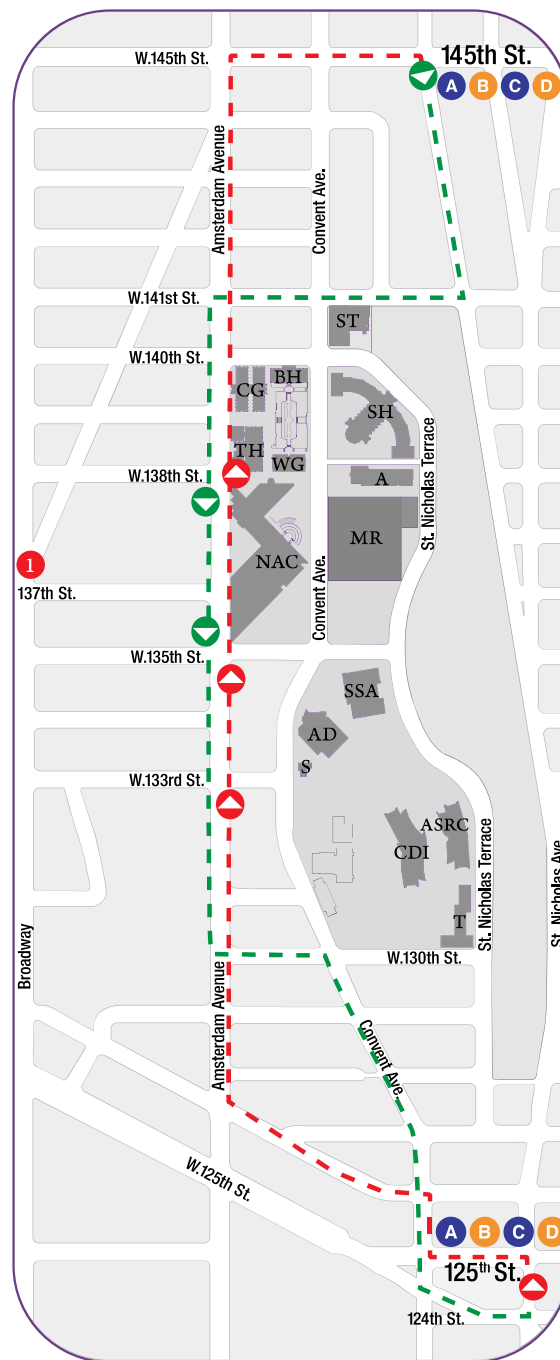

CCNY Shuttle

Shuttle Route on Commencement Day

To 138th St., 135th St. & 125th St. 

To 133rd St., 135th St., 138th St. & 145th St. 