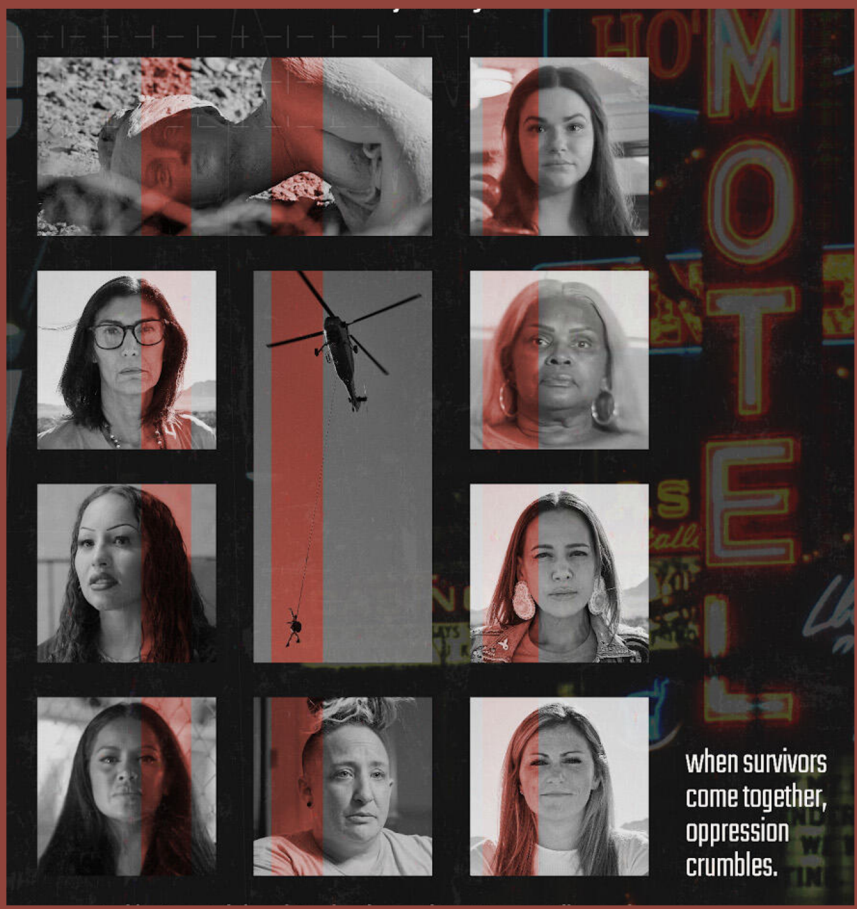

FILM SCREENING

The Right Track true survivor journeys

April 27 at 7 PM | Room 7-53
Division of Interdisciplinary Studies
at the Center for Worker Education
25 Broadway, 7th Floor | Valid ID required

Through the eyes of those who live it, this documentary spotlights the fight to end sex trafficking and human exploitation across North America. At its heart is the Survivor Model—a transformative approach that decriminalizes prostituted individuals while imposing strict penalties on pimps, traffickers, and sex buyers.